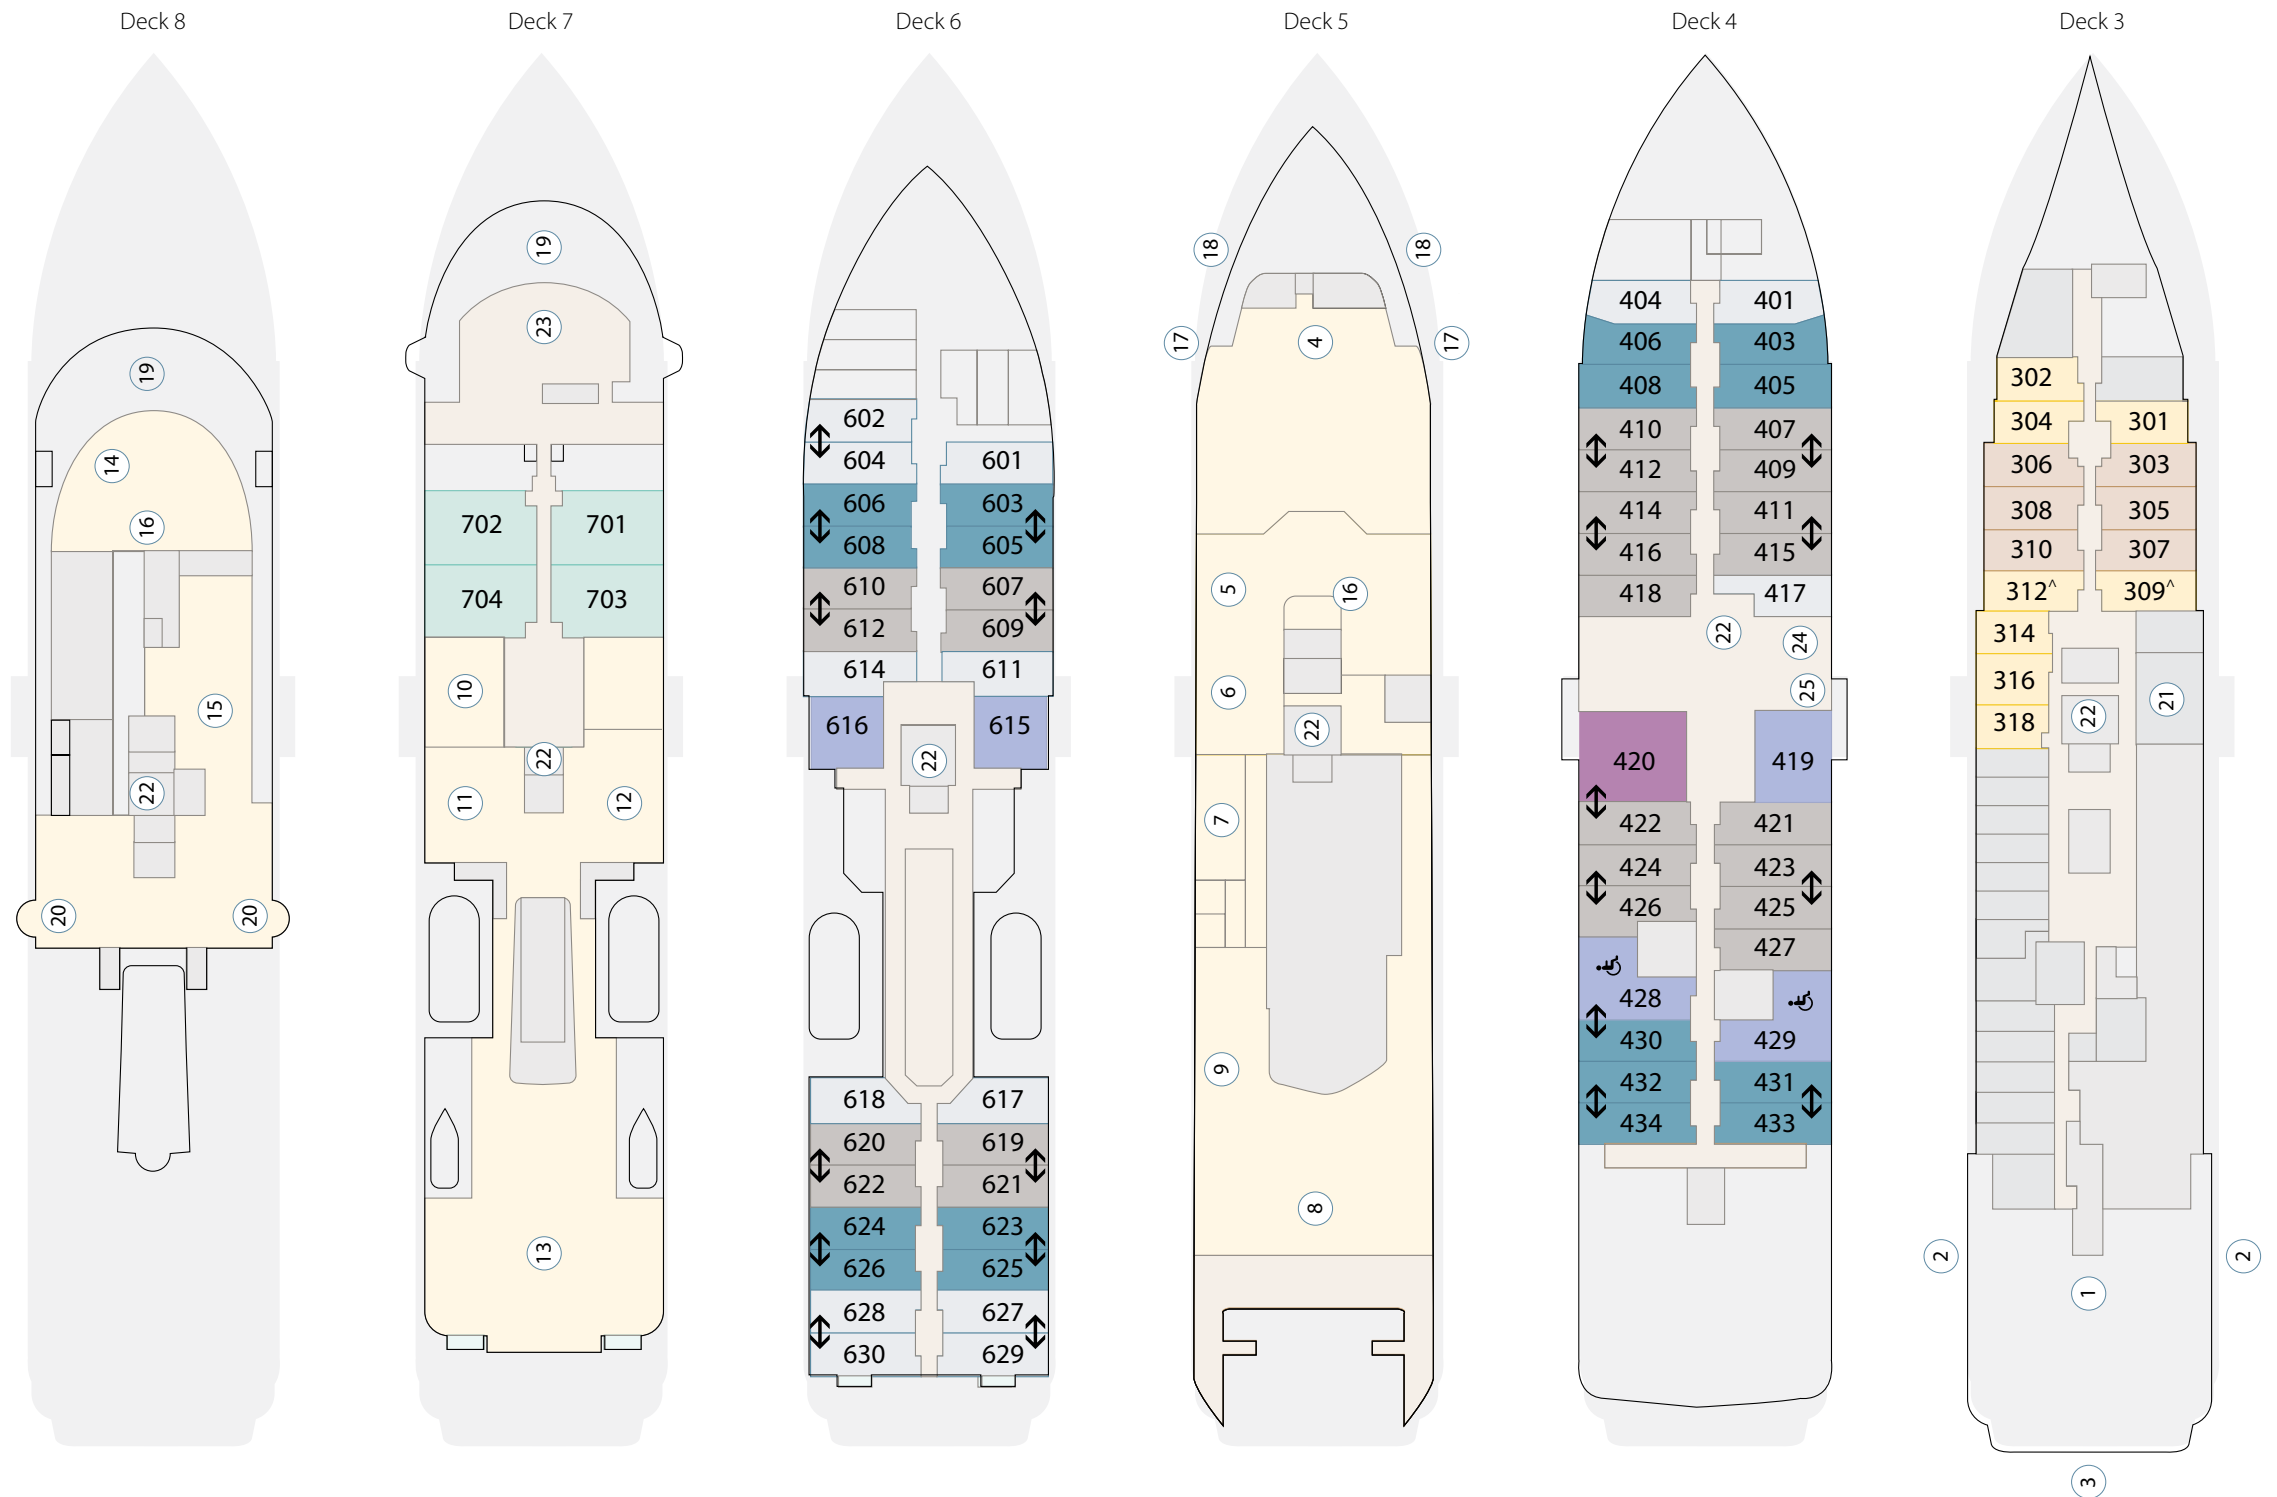

Ship Features

- ① Change room/mudroom
- ② Zodiac access points
- ③ Activity launching platform
- ④ Lecture room & lounge
- ⑤ Assembly station
- ⑥ Reception
- ⑦ Ship shop
- ⑧ Dining room
- ⑨ Optional private dining room#
- ⑩ Library
- ⑪ Gym
- ⑫ Sauna
- ⑬ Sun deck
- ⑭ Observation lounge
- ⑮ Top deck
- ⑯ Bars
- ⑰ Viewing platforms
- ⑱ Hydraulic viewing platforms
- ⑲ Observation decks
- ⑳ Jacuzzis
- ㉑ Medical clinic
- ㉒ Elevator
- ㉓ Bridge
- ㉔ Main entrance
- ㉕ Expedition desk
- ♿ Disability accessible staterooms

The Greg Mortimer

Stateroom Category

- | | | | |
|---|---|--|---|
| Aurora Stateroom Triple | Balcony Stateroom – C | Balcony Stateroom – A | Junior Suite |
| Aurora Stateroom Twin | Balcony Stateroom – B | Balcony Stateroom Superior | Captain's Suite |

↔ Connecting staterooms and suites

^ Expedition Team staterooms on selected voyages

Open at the discretion of the Hotel Manager on selected voyages

Deck plan is subject to change.