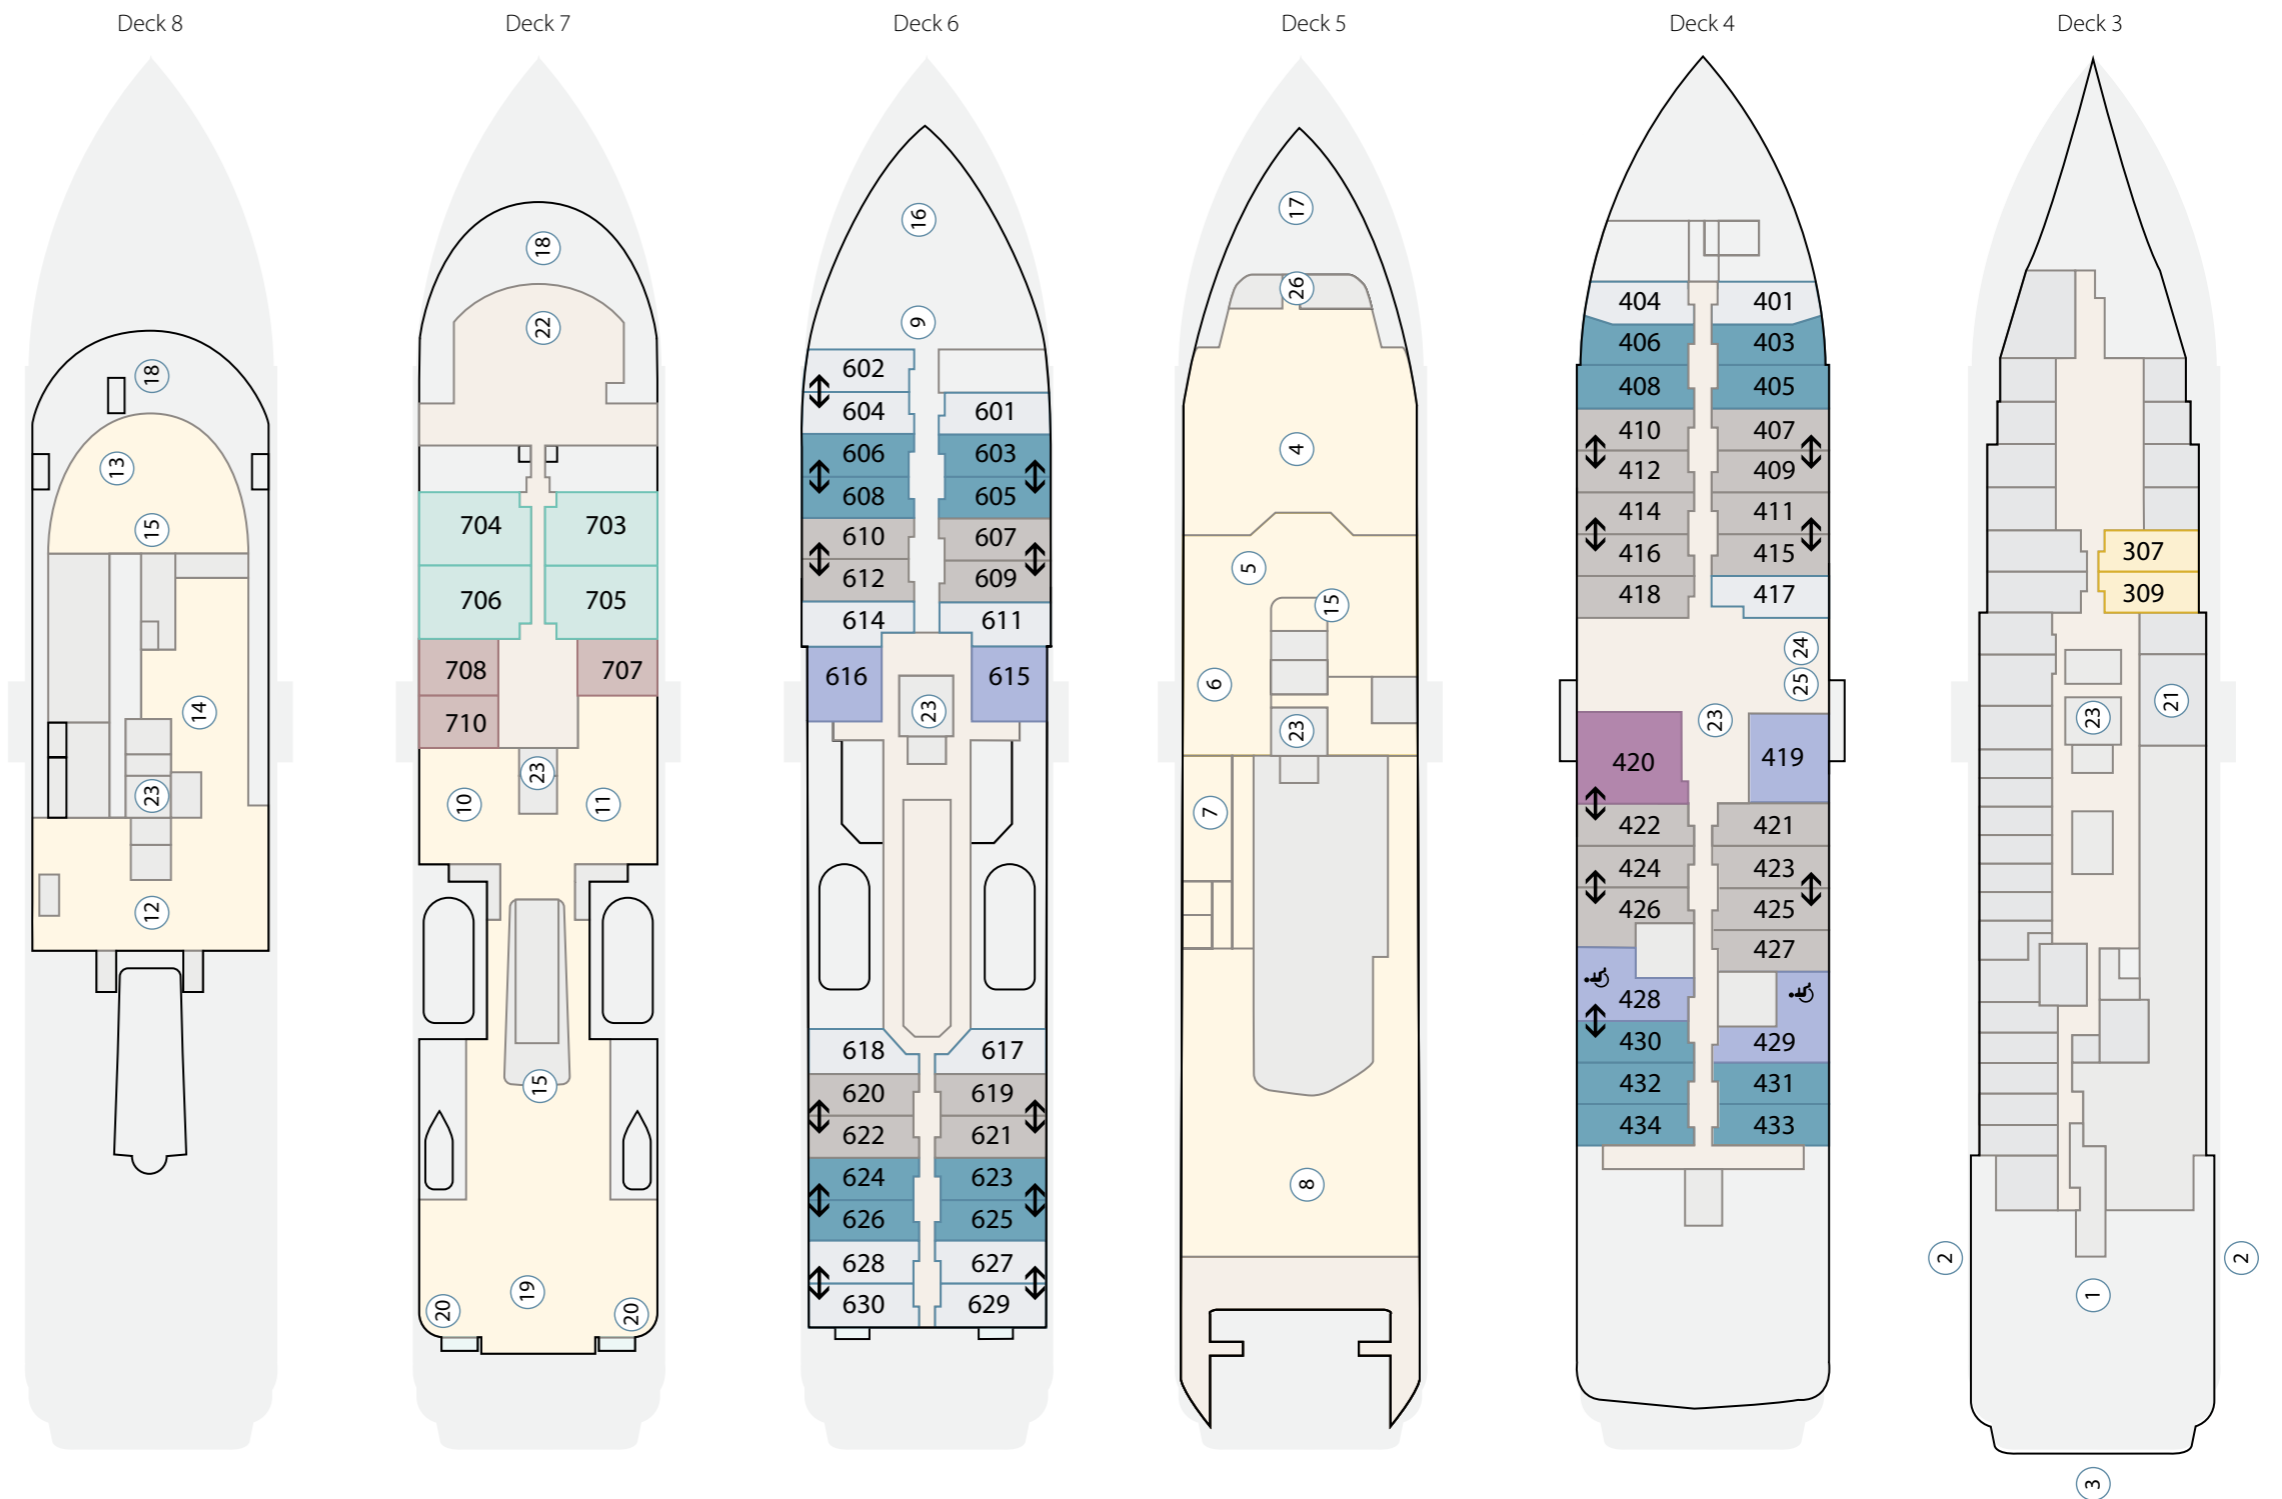

Ship Features

- ① Change room/mudroom
- ② Zodiac access points
- ③ Activity launching platform
- ④ Lecture room & lounge
- ⑤ Assembly station
- ⑥ Reception
- ⑦ Ship shop
- ⑧ Dining room
- ⑨ Library
- ⑩ Gym
- ⑪ Wellness centre / sauna
- ⑫ Seating area
- ⑬ Observation lounge
- ⑭ Top-deck restaurant
- ⑮ Bar
- ⑯ Upper glass atrium lounge
- ⑰ Lower glass atrium lounge
- ⑱ Observation decks
- ⑲ Swimming pool* and sun deck
- ⑳ Jacuzzis
- ㉑ Medical clinic
- ㉒ Bridge
- ㉓ Elevator
- ㉔ Main entrance
- ㉕ Expedition desk
- ㉖ Citizen Science centre
- ♿ Disability accessible staterooms

The *Sylvia Earle*

Stateroom Category

- | | | | |
|---|---|--|---|
| Aurora Stateroom Triple | Balcony Stateroom – C | Balcony Stateroom – A | Junior Suite |
| Aurora Stateroom Superior | Balcony Stateroom – B | Balcony Stateroom Superior | Captain's Suite |

↔ Connecting staterooms and suites

*Swimming pool not operational when sailing in open waters. Hours of operation subject to weather conditions.

Deck plan is subject to change.